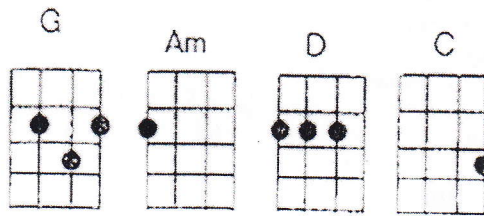

I (AIN'T) ME BABE.

Dylan Bob

Slow

C G C G G

G Am G D G
 Go 'way from my window, leave at your own chosen speed. *
 G Am G D G
 I'm not the one you want, Babe, I'm not the one you need. *
 G Am G Am
 You say you're looking for someone, never weak but always strong,
 Am G Am G Am
 To protect you, and defend you, whether you are right or wrong,
 Am C D
 Some one to open each and every door; *

CHORUS D G
 But it ain't me, Babe,
 G C G
 No, no, no, it ain't me, Babe,
 G C D G
 It ain't me you're looking for Babe.

C G C G G

G Am G D G
 Go lightly from the ledge, Babe, go lightly on the ground, *
 G Am G D G
 I'm not the one you want, Babe, I will only let you down. *
 G Am G Am
 You say you're looking for someone, who will promise never to part,
 Am G Am G Am
 Some one to close his eyes for you, some one to close his heart,
 Am C D
 Some one who will die for you and more; *

CHORUS D G
 But it ain't me, Babe,
 G C G
 No, no, no, it ain't me, Babe,
 G C D G
 It ain't me you're looking for Babe.

G C
 I SAID NO, NO, NO, IT AIN'T ME BABE. X 4